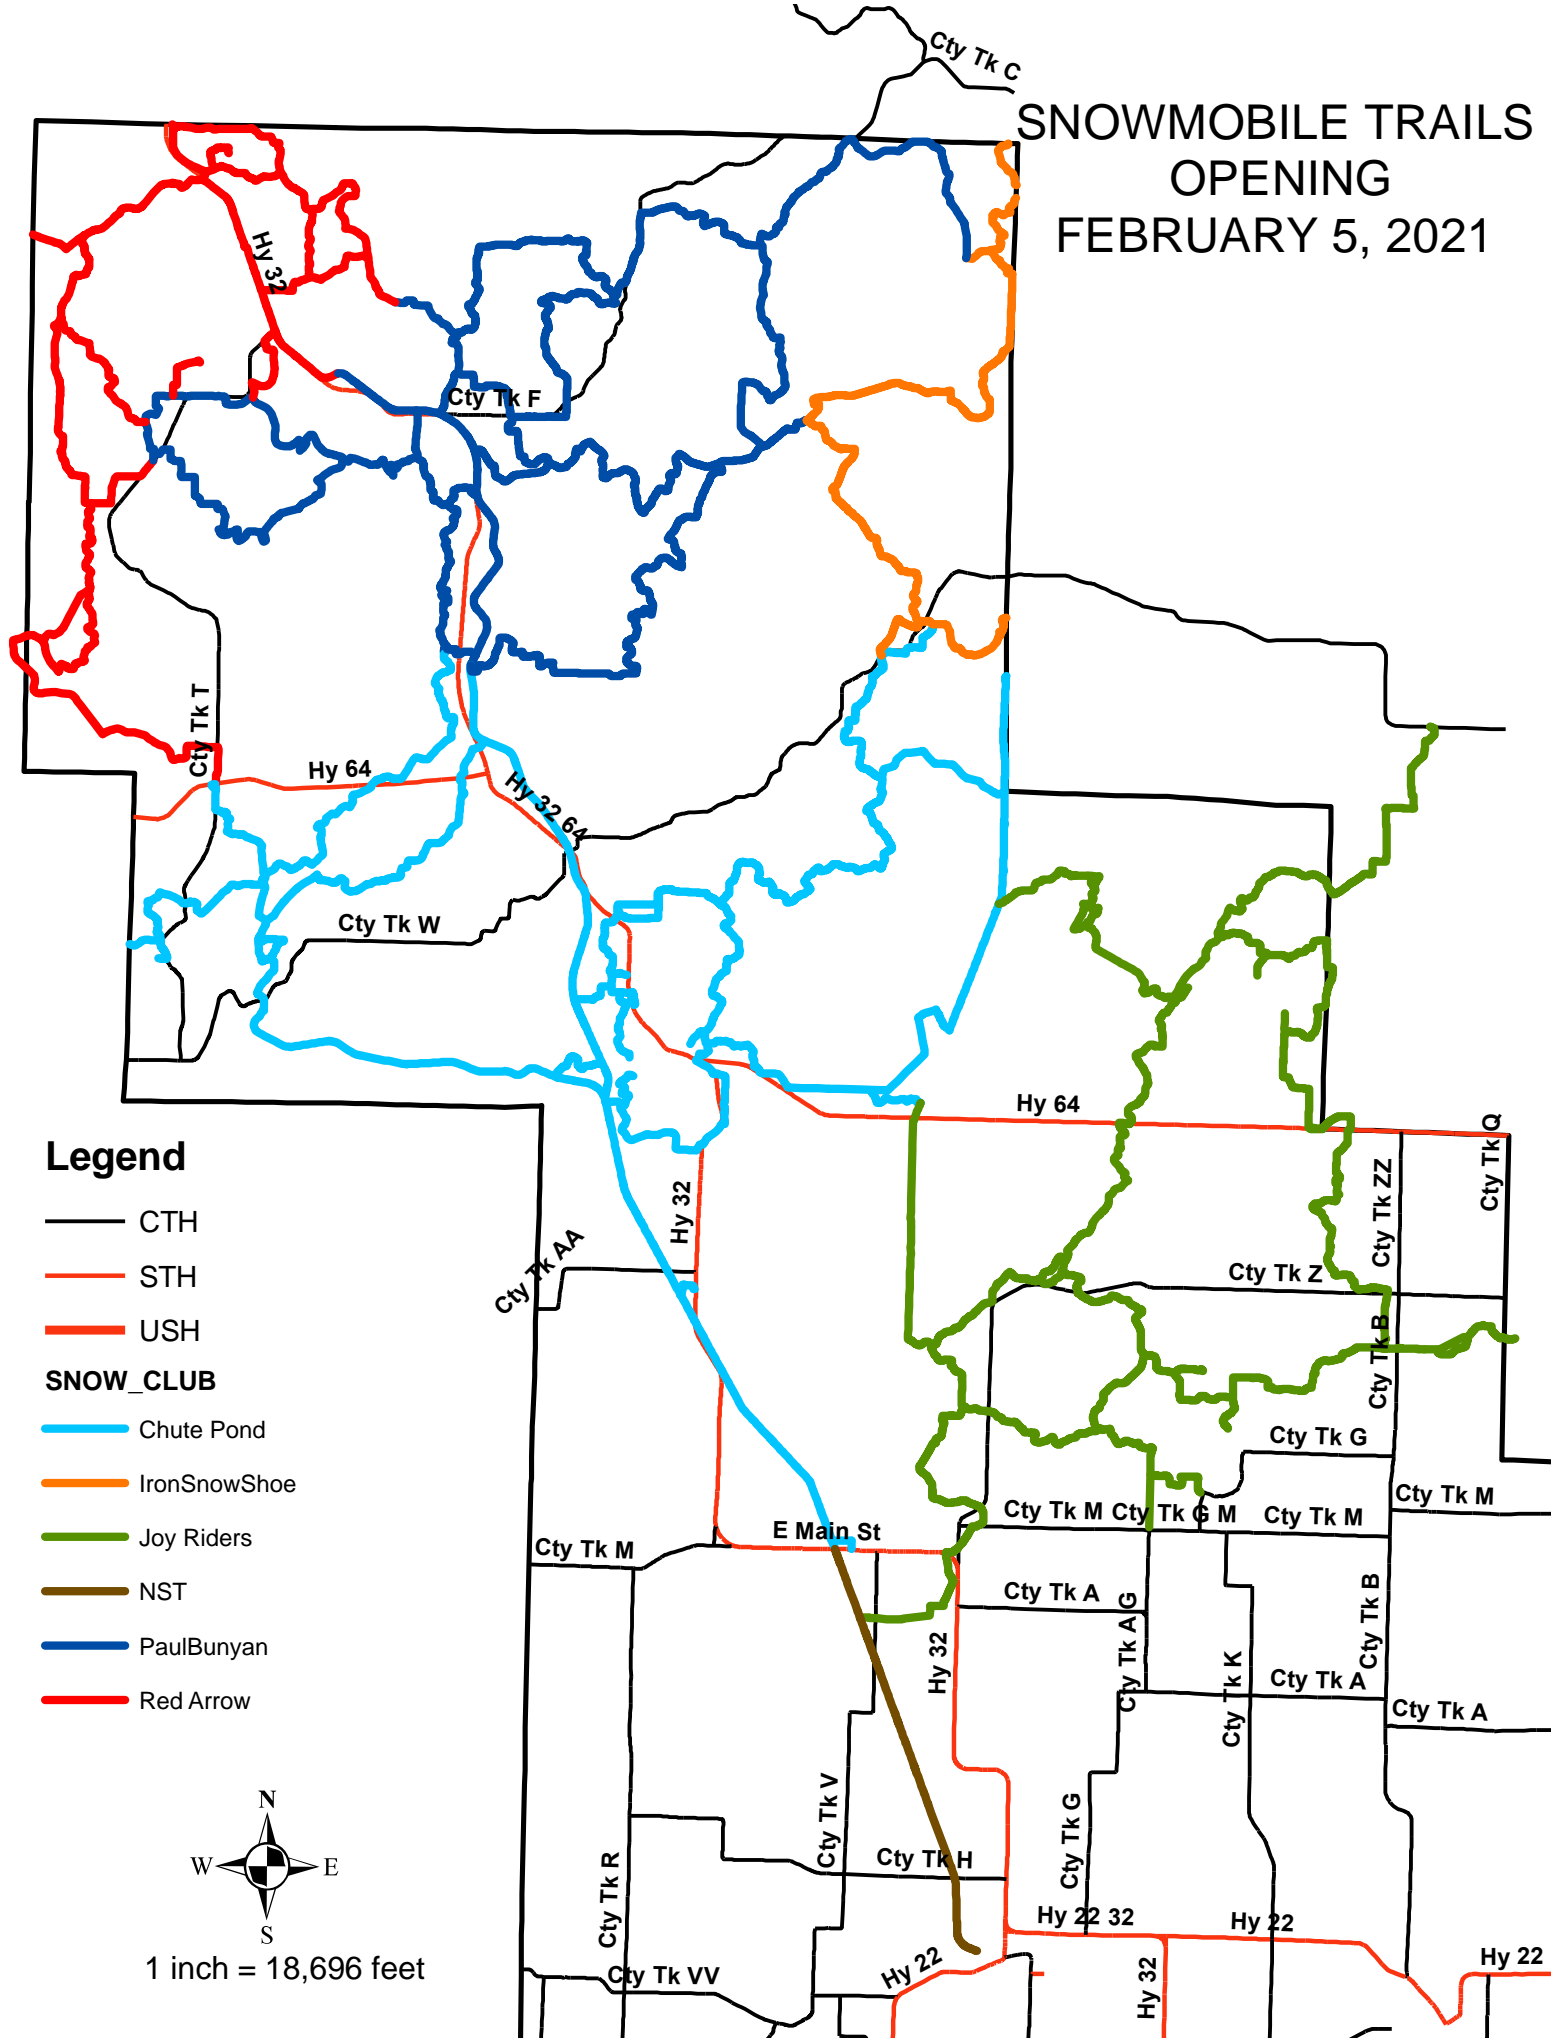

SNOWMOBILE TRAILS OPENING FEBRUARY 5, 2021

Legend

- CTH
- STH
- USH
- SNOW_CLUB**
- Chute Pond
- IronSnowShoe
- Joy Riders
- NST
- PaulBunyan
- Red Arrow

1 inch = 18,696 feet