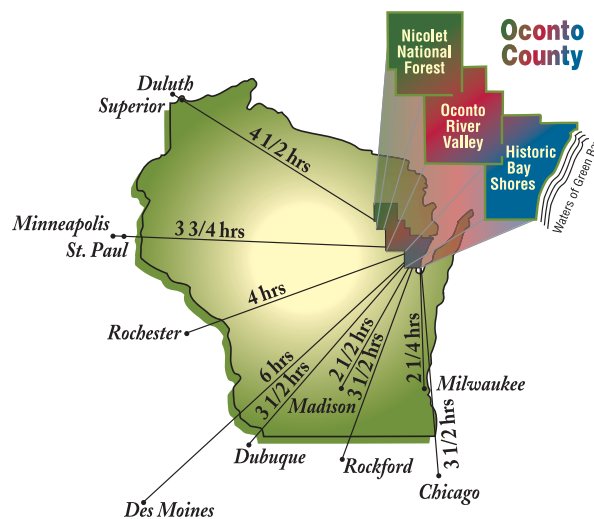

The Oconto County Economic Development Corporation wishes to thank the Oconto County Economic Development & Tourism Committee, Lakewood Area Chamber of Commerce, Suring Area Business Association, Gillett Business Association, Oconto Falls Area Chamber of Commerce, Lena Community Development Corporation, Oconto Area Chamber of Commerce, Oconto County Tourism Development Council, Oconto County Forestry & Parks and Oconto County Snowmobile Alliance for their contributions to the 2010 Discovery Guide. Every effort has been made to make this guide as accurate as possible. We regret any errors or omissions. Copyright © 2010 Oconto County, WI
All Maps © Copyright Oconto County, WI. All rights reserved. No part of the 2010 Discovery Guide may be duplicated in any fashion without expressed written permission of Oconto County Tourism. 888-626-6862.

Design and layout by Boyle Design Group
Marinette, WI 715.735.3130 ext. 11